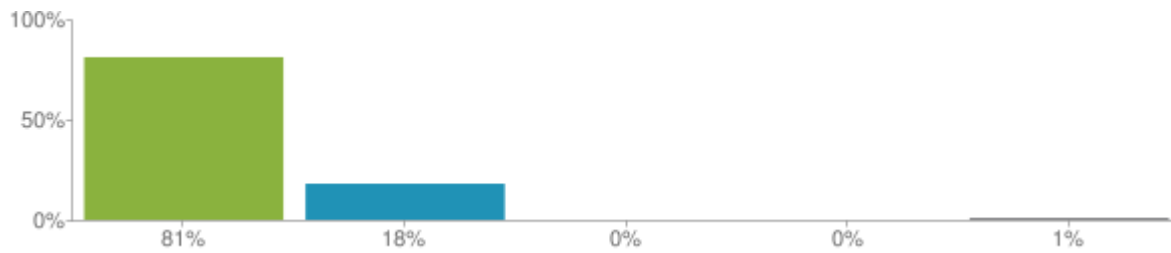

2. My child feels safe at this school