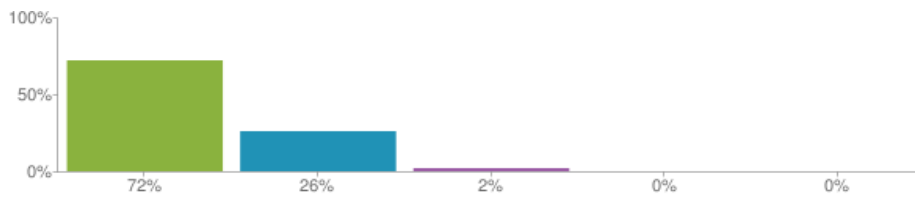

3. My child makes good progress at this school