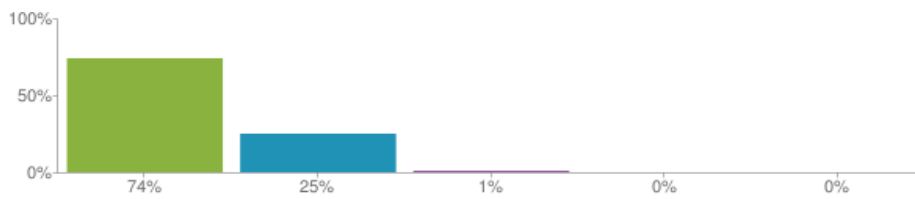

4. My child is well looked after at this school