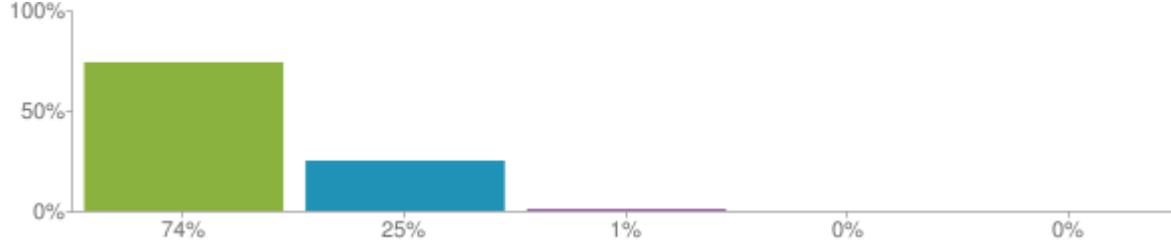

Parent View results

White Court School

- Pupils on the roll: **596**
- Responses for this school: **128**

Key to results

- Strongly agree
- Agree
- Disagree
- Strongly disagree
- Don't know

1. My child is happy at this school